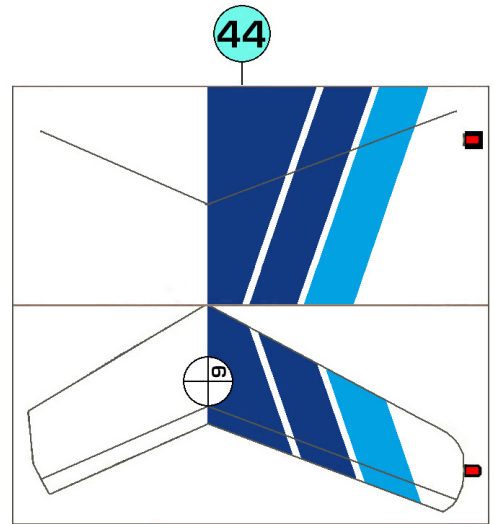

PARTS 38 & 43 HAVE YELLOW TABS THAT ENABLE THE FUSELAGE TO BE ASSEMBLED AS A NON - FLYABLE SAMPLE WITHOUT THE CARD OR FOAMBOARD PARTS.

TO FLY THIS REPAINT YOU MUST LEAVE OUT THE YELLOW TABS AND USE THE CARD AND FOAM BOARD PARTS THAT ARE INCLUDED WITH THE FULL DOWNLOAD VERSION.

48