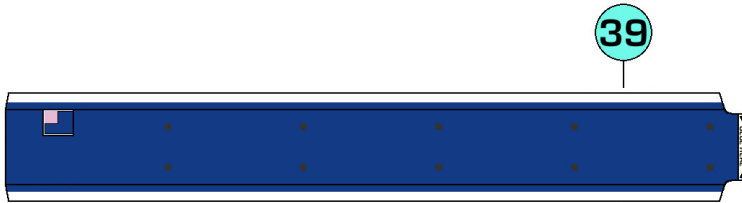

PARTS 38 & 43 HAVE YELLOW TABS THAT ENABLE THE FUSELAGE TO BE ASSEMBLED AS A NON - FLYABLE SAMPLE WITHOUT THE CARD OR FOAMBOARD PARTS.

TO FLY THIS REPAINT YOU MUST LEAVE OUT THE YELLOW TABS AND USE THE CARD AND FOAM BOARD PARTS THAT ARE INCLUDED WITH THE FULL DOWNLOAD VERSION.