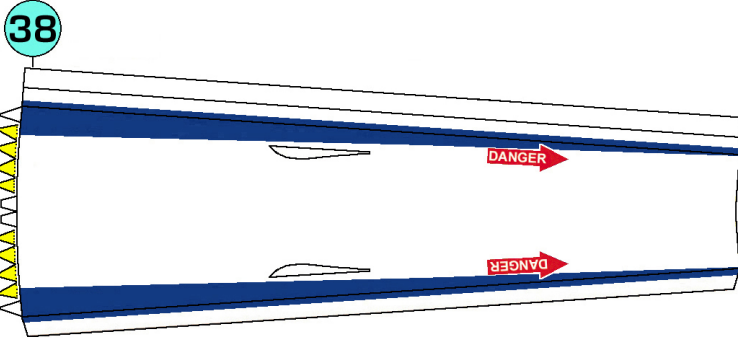

PARTS 38 & 43 HAVE YELLOW TABS THAT ENABLE THE FUSELAGE TO BE ASSEMBLED AS A NON - FLYABLE SAMPLE WITHOUT THE CARD OR FOAMBOARD PARTS.

TO FLY THIS REPAINT YOU MUST LEAVE OUT THE YELLOW TABS AND USE THE CARD AND FOAM BOARD PARTS THAT ARE INCLUDED WITH THE FULL DOWNLOAD VERSION.